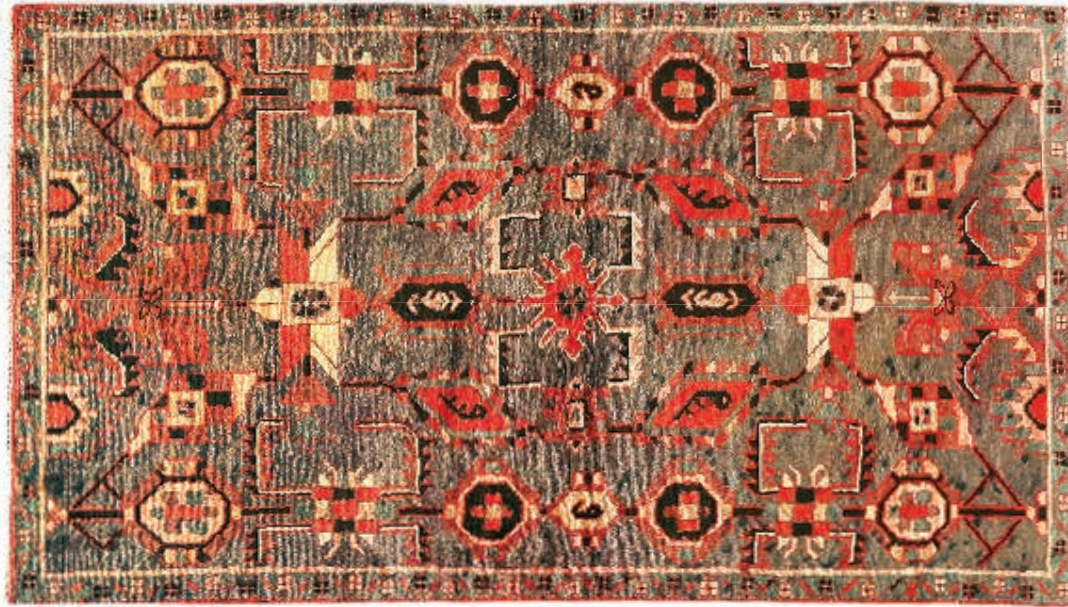

Age: 40-60 Years (Semi Antique)
Design: Saveh
Material: Hand Knotted of Natural Wool
Size FT: 5' 9" x 3' 0"
Size CM: 175 cm x 92 cm
SKU#: 111165