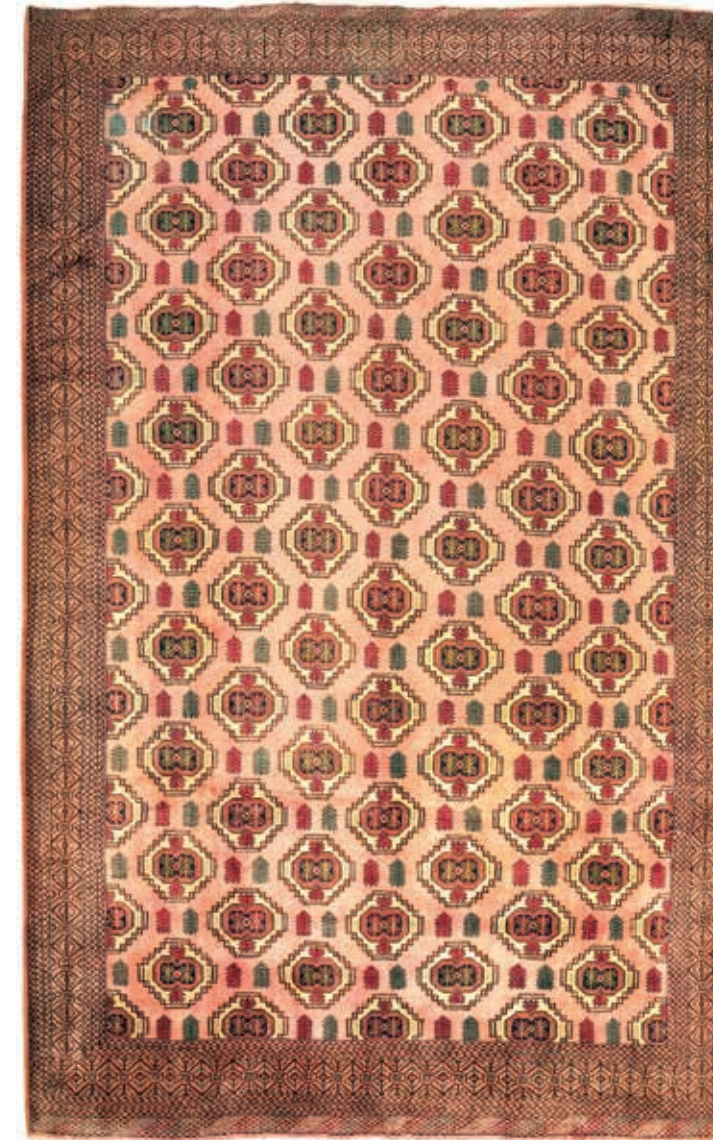

Age: 40-60 Years (Semi Antique)
 Design: Mahal
 Material: Hand Knotted of Natural Wool
 Size FT: 12' 12" x 8' 10"
 Size CM: 395 cm x 270 cm
 SKU#: 111624

Age: 40-60 Years (Semi Antique)
 Design: Arak
 Material: Hand Knotted of Natural Wool
 Size FT: 12' 6" x 9' 1"
 Size CM: 380 cm x 278 cm
 SKU#: 111023

Age: 40-60 Years (Semi Antique)
 Design: Tabriz
 Material: Hand Knotted of Natural Wool
 Size FT: 12' 3" x 9' 4"
 Size CM: 373 cm x 285 cm
 SKU#: 111145

Age: 40-60 Years (Semi Antique)
 Design: Tabas
 Material: Hand Knotted of Natural Wool
 Size FT: 12' 12" x 9' 6"
 Size CM: 395 cm x 290 cm
 SKU#: 111655