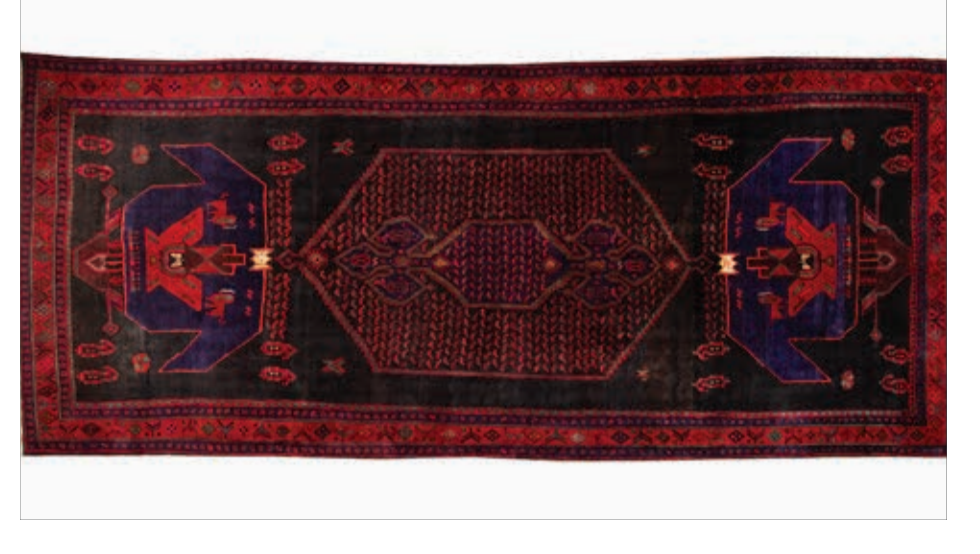

Age: 40-60 Years (Semi Antique)
Design: Bidjar
Material: Hand Knotted of Natural Wool
Size FT: 13' 1" x 5' 4"
Size CM: 400 cm x 162 cm
SKU#: 110304