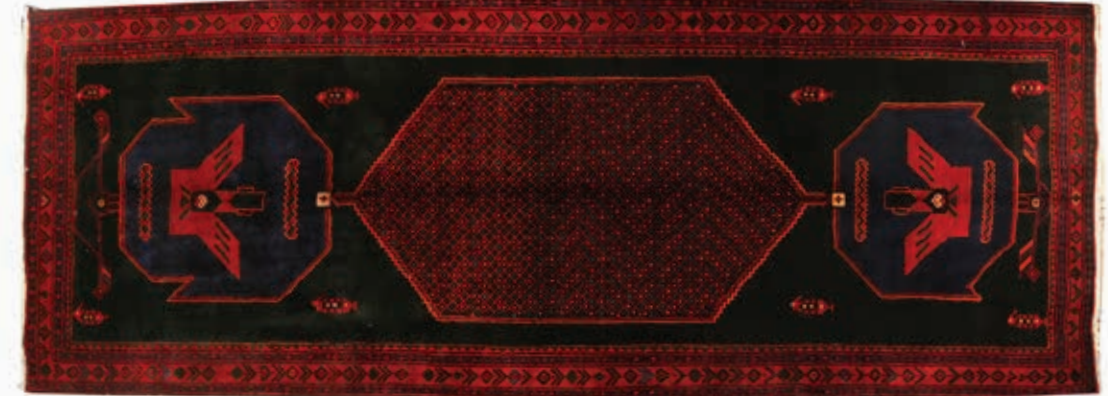

Age: 40-60 Years (Semi Antique)
Design: Bidjar
Material: Hand Knotted of Natural Wool
Size FT: 13' 1" x 5' 0"
Size CM: 400 cm x 153 cm
SKU#: 110311