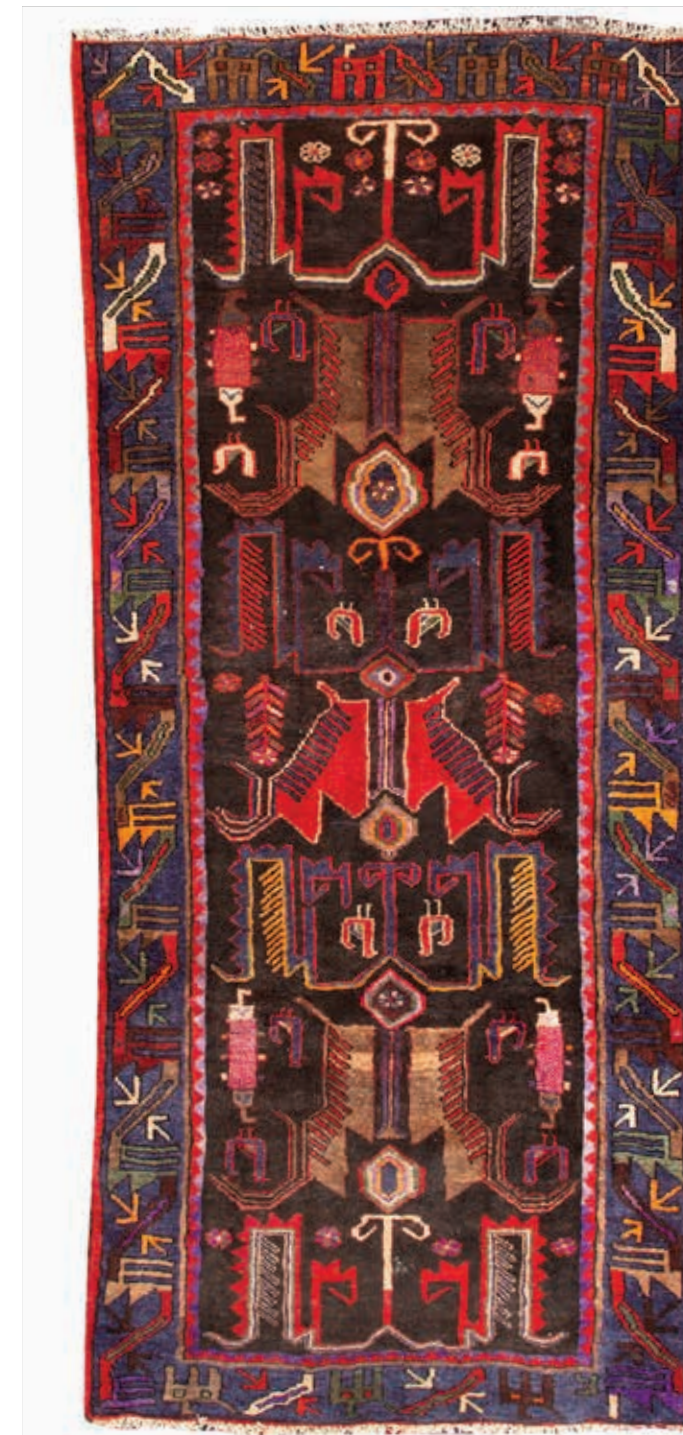

Age: 40-60 Years (Semi Antique)  
 Design: Torkaman  
 Material: Hand Knotted of Natural Wool  
 Size FT: 9' 2" x 4' 11"  
 Size CM: 280 cm x 150 cm  
 SKU#: 110129

Age: 40-60 Years (Semi Antique)  
 Design: Torkaman  
 Material: Hand Knotted of Natural Wool  
 Size FT: 6' 3" x 3' 8"  
 Size CM: 190 cm x 112 cm  
 SKU#: 110132

Age: 40-60 Years (Semi Antique)  
 Design: Songhor  
 Material: Hand Knotted of Natural Wool  
 Size FT: 10' 2" x 5' 0"  
 Size CM: 310 cm x 153 cm  
 SKU#: 110408

Age: 40-60 Years (Semi Antique)  
 Design: Meshkin  
 Material: Hand Knotted of Natural Wool  
 Size FT: 10' 8" x 3' 10"  
 Size CM: 325 cm x 117 cm  
 SKU#: 110027

Age: 40-60 Years (Semi Antique)  
Design: Nahavand  
Material: Hand Knotted of Natural Wool  
Size FT: 11' 6" x 4' 10"  
Size CM: 350 cm x 147 cm  
SKU#: 110221

Age: 10-25 Years  
 Design: Ardabil  
 Material: Hand Knotted of Natural Wool  
 Size FT: 10' 10" x 3' 9"  
 Size CM: 329 cm x 115 cm  
 SKU#: 110032