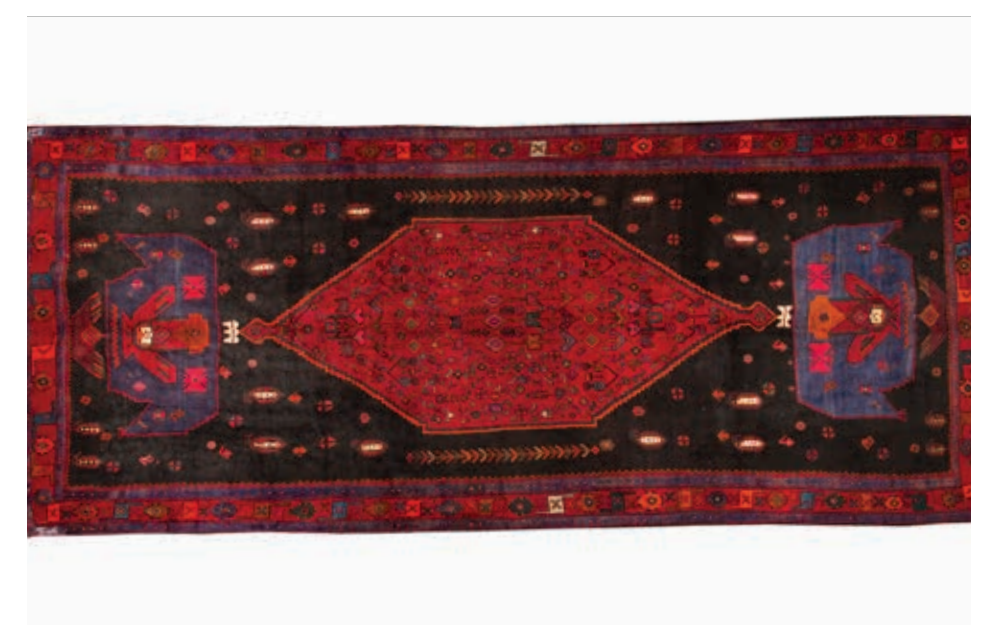

Age: 40-60 Years (Semi Antique)
Design: Bidjar
Material: Hand Knotted of Natural Wool
Size FT: 12' 6" x 5' 1"
Size CM: 380 cm x 155 cm
SKU#: 110312