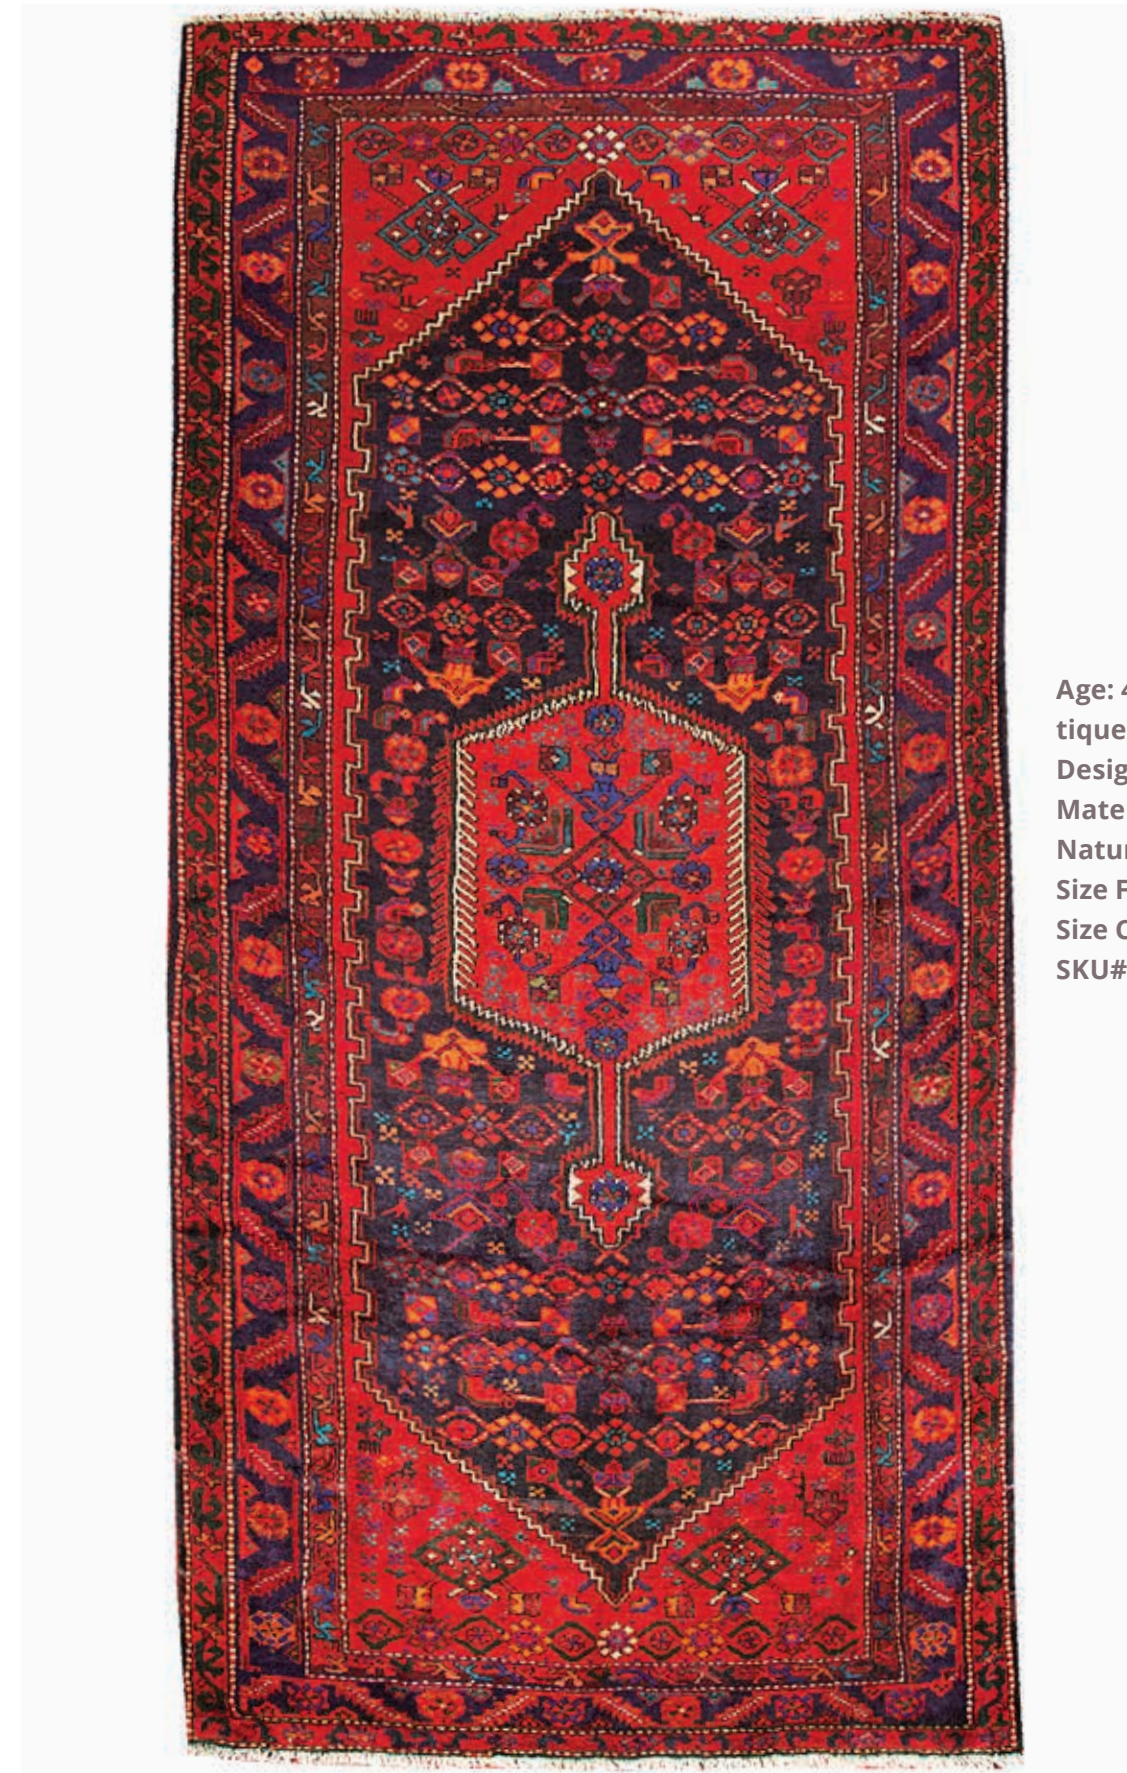

Age: 40-60 Years (Semi Antique)
Design: Zanjan
Material: Hand Knotted of Natural Wool
Size FT: 10' 8" x 4' 11"
Size CM: 325 cm x 150 cm
SKU#: 110289